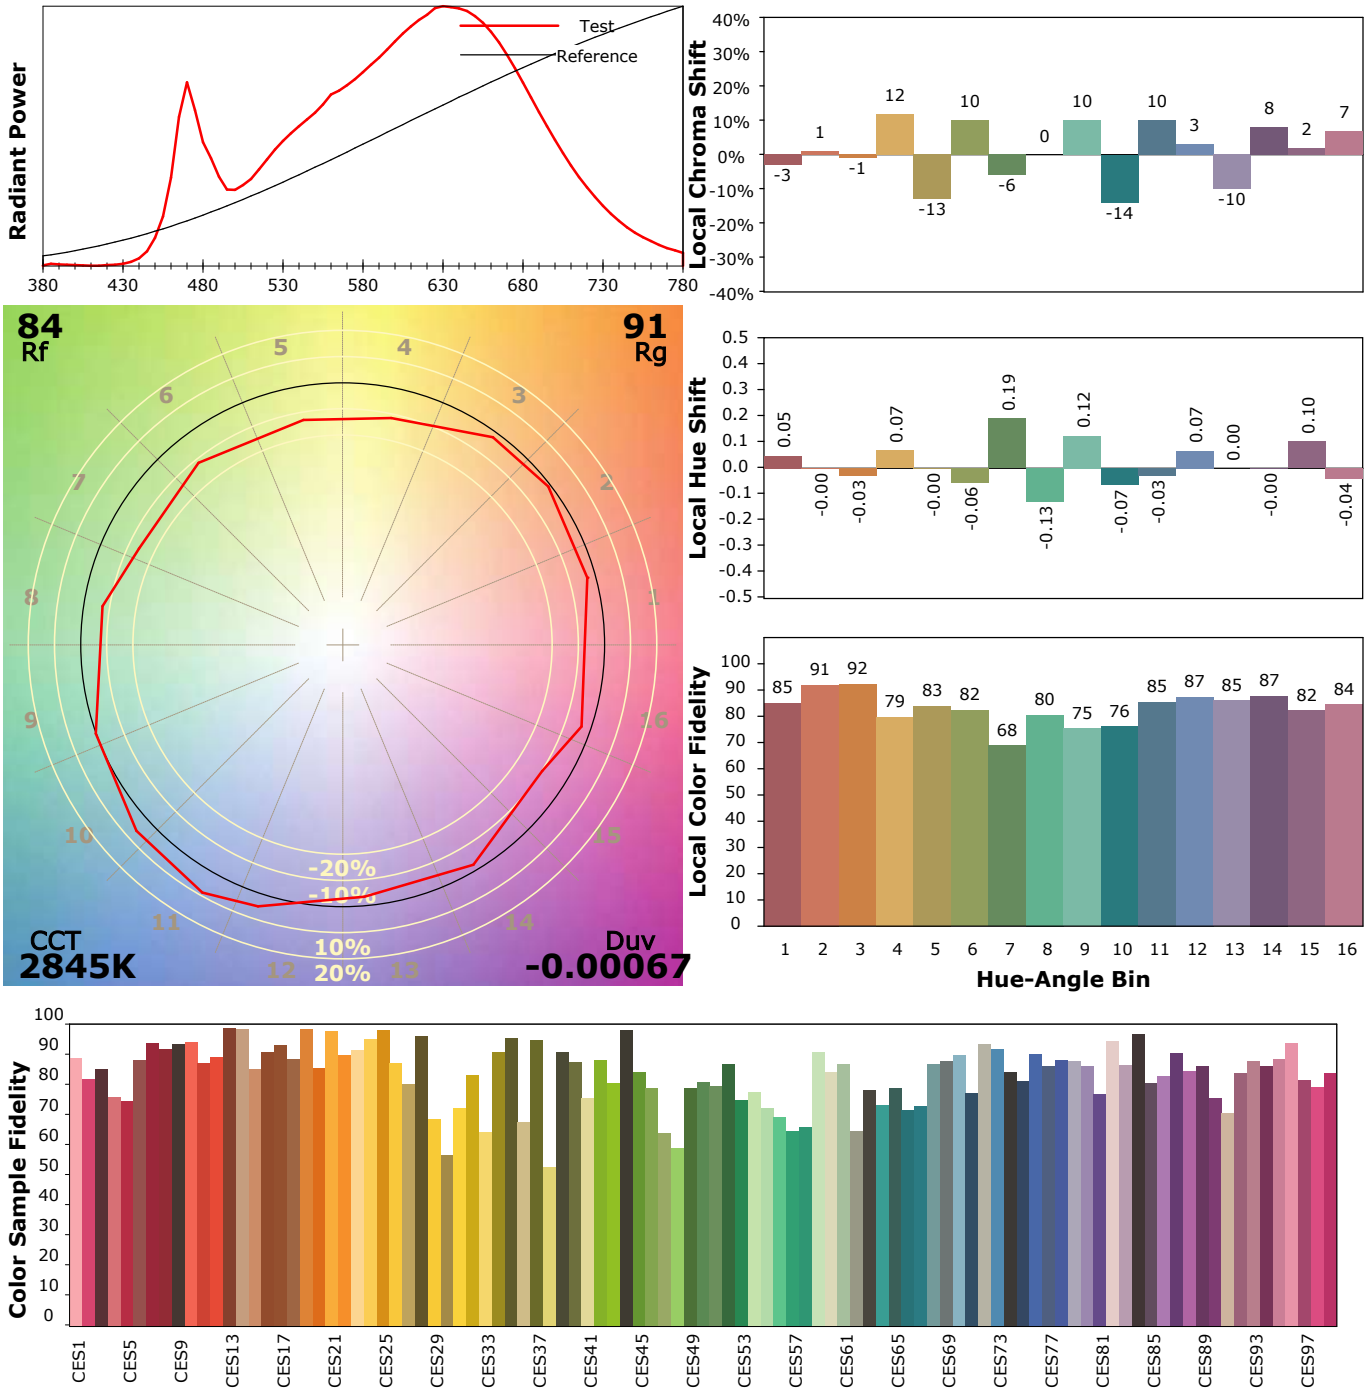

IES TM-30-18 Color Rendition Report

Product Information

Product Type: ECL-7SL-3435-30-AL-OP1-WE1-20-UL
 Product Number: ESSENTIAL

Product Spec: (#42)
 Manufacturer: VLT

Condition: Tx:23.5°C, Ti:21.8°C, R.H.:60%
 Test Lab: VLT
 Operator: MM

Test Device: Lisun LMS-9000A(Plus)
 Test Time: 2019-10-29 09:07:52
 Inspector: